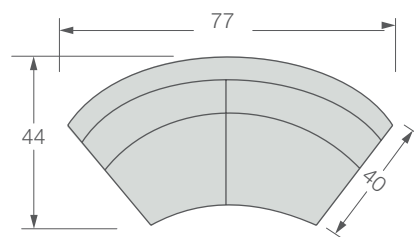

3156-CU Nolan Curved Corner / W77 D44 H35
 Seat H18 / Inside Seat W46 D24
 Standard Walnut finish shown / Standard without toss pillows

3156 Nolan Sectional Series Components

1/4" = 1' Scale

3156-DL Nolan Left Arm Davenport
 W95 D40 H35
 Inside Seat W75 D24

3156-LR Nolan Right Arm Loveseat
 W55.5 D40 H35
 Inside Seat W51 D24

3156-CL Nolan Left Arm Chaise

W31 D68 H35
Inside Seat W25.5 D52

3156-CR Nolan Right Arm Chaise

W31 D68 H35
Inside Seat W25.5 D52

3156-CU Nolan Curved Corner

W77 D44 H35
Inside Seat W46 D24

3156-LO Nolan Armless Loveseat

W51 D40 H35
Inside Seat W51 D24

3156-S1 Nolan Sofa

W85 D40 H35
Inside Seat W73 D24

3156-C1 Nolan Chair

W34 D40 H35
Inside Seat W22 D24